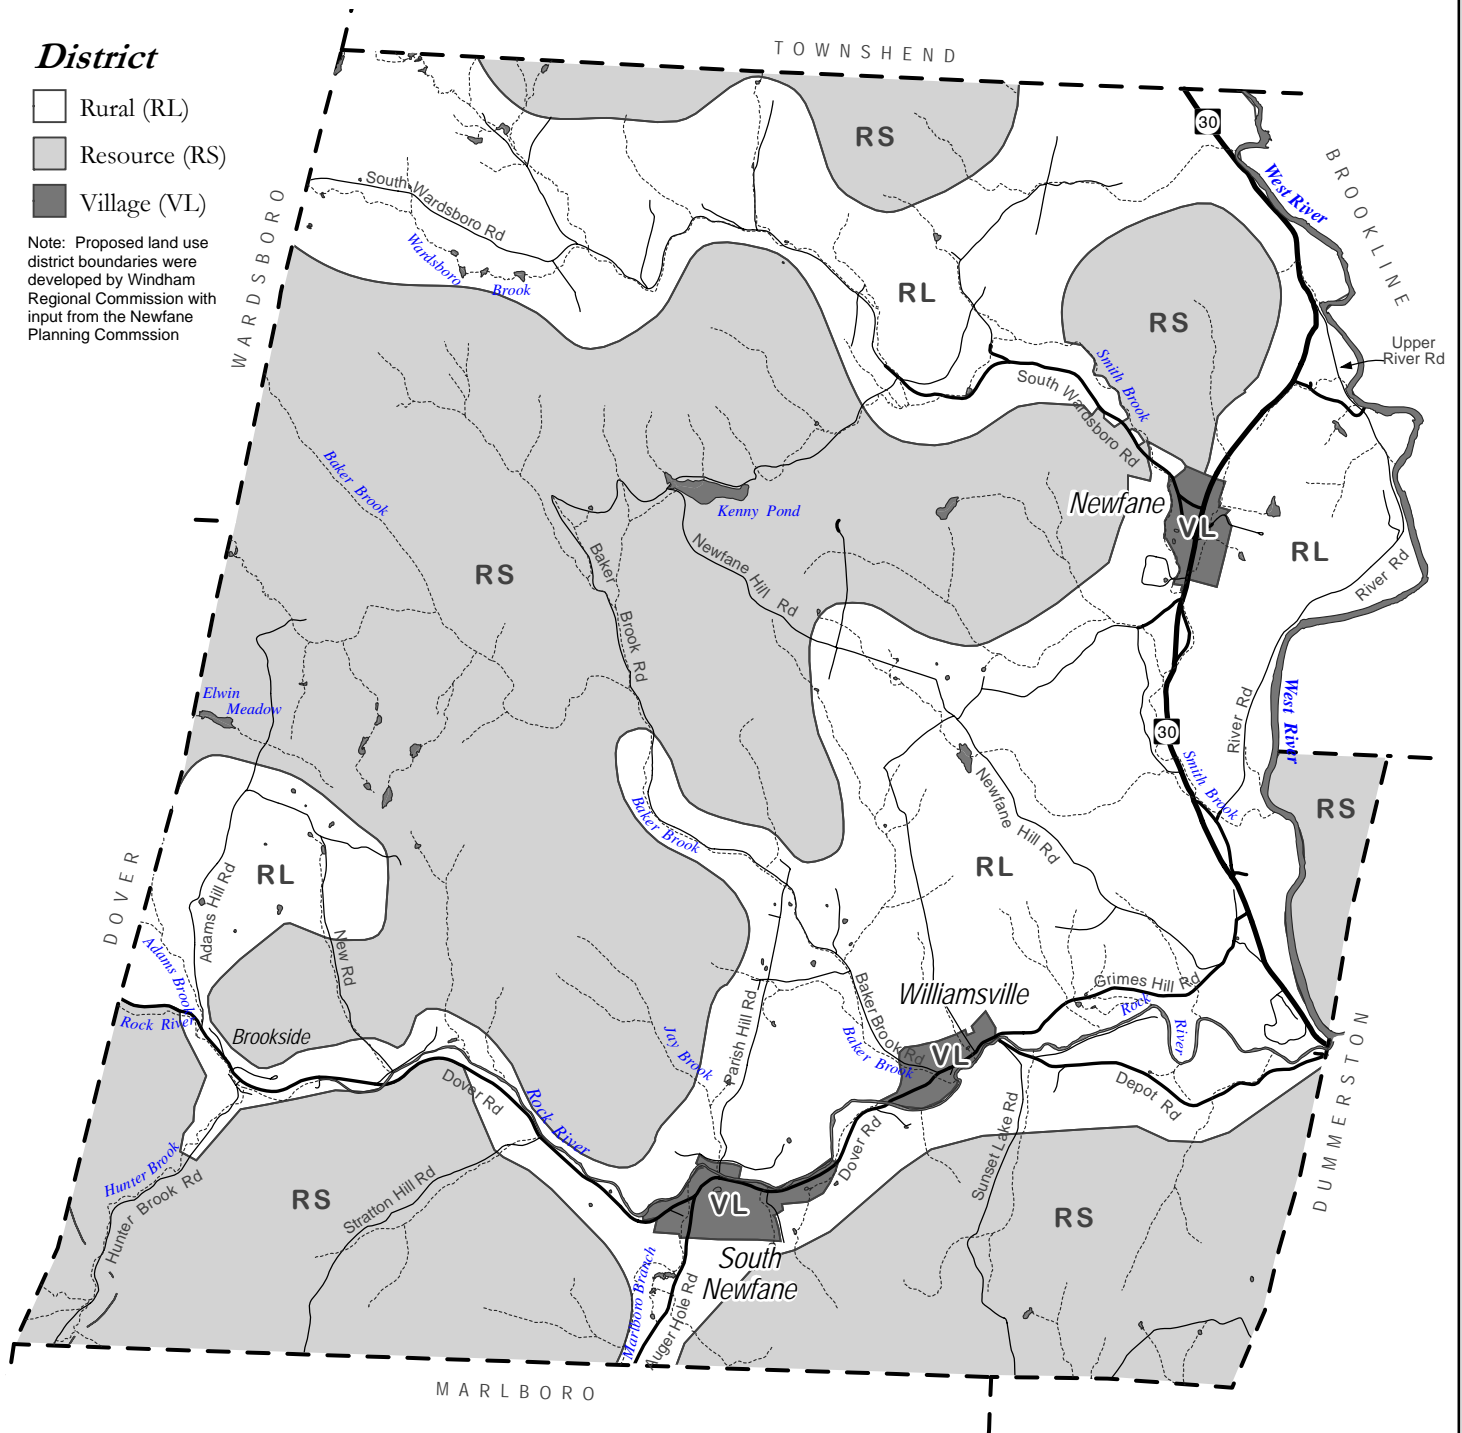

Proposed Land Use

Town of Newfane, Vermont

District

-  Rural (RL)
-  Resource (RS)
-  Village (VL)

Note: Proposed land use district boundaries were developed by Windham Regional Commission with input from the Newfane Planning Commission